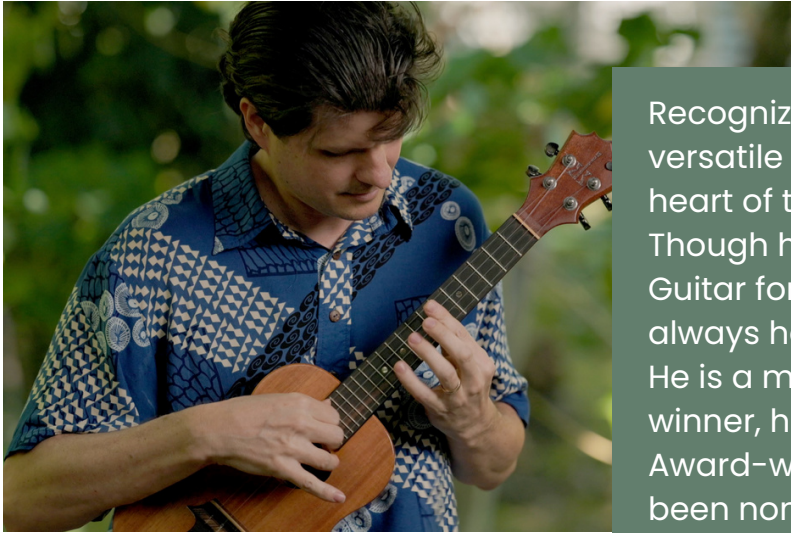

Ke'olu Concert #8

CONCERT LINK:

<https://youtu.be/a8nW4lfs7oQ>

Hī'ilani Asing, Krystal Mokuahi, and Cory Mau make up the young, dynamic trio known as Ke`olu. Together, their voices blend to create a unique sound that bridges traditional and contemporary styles. Their passion and love for music includes not only the traditional Hawaiian genre, but also hits from the 70s, 80s, and more. They are an incredible joy to watch perform and we know you will love their beautiful harmonies and music.

Mahalo

THE REBEL GUITARS.COM

HAWAIIANHOST.COM

Mahalo Hawaiian Host!

Jeff Peterson

Concert #9

CONCERT LINK:

<https://youtu.be/RJun8pl6rd0>

Recognized as one of Hawaii's most versatile musicians, Jeff Peterson is at the heart of the Hawaiian music scene today. Though his focus has been Slack Key Guitar for most of his career, he has always had a passion for ukulele. He is a multiple Na Noku Hanohano award winner, has contributed to two Grammy Award-winning records, and has even been nominated for a Grammy himself. Five of his songs were also featured in the movie, *The Descendants*. His online Ukulele School, Ukulele Corner, is a wonderful place where students can hone their skills.